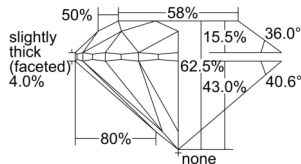

GIA®

FACSIMILE

GIA REPORT 6501104534

Verify this report at GIA.edu

GIA NATURAL DIAMOND DOSSIER®

August 05, 2024
GIA Report Number 6501104534
Shape and Cutting Style ..... Round Brilliant
Measurements ..... 5.69 - 5.72 x 3.57 mm

GRADING RESULTS

Carat Weight ..... 0.72 carat
Color Grade ..... G
Clarity Grade S11
Cut Grade ..... Excellent

ADDITIONAL GRADING INFORMATION

Polish ..... Excellent
Symmetry ..... Excellent
Fluorescence ..... None
Clarity Characteristics ..... Crystal, Cloud
Inscription(s): GIA 6501104534

PROPORTIONS

Profile to actual proportions

GRADING SCALES

GIA COLOR SCALE	GIA CLARITY SCALE	GIA CUT SCALE	
D	FLAWLESS	EXCELLENT	
E	INTERNALLY FLAWLESS		
F		VVS₁	VERY GOOD
G	VVS₂		
H	VS₁	GOOD	
I	VS₂		
J	S1₁	FAIR	
K	S1₂		
L	I₁	POOR	
M	I₂		
N	I₃		
O			
P			
Q			
R			
S			
T			
U			
V			
W			
X			
Y			
Z