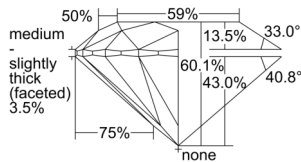

GIA®

FACSIMILE

GIA REPORT 6501106243

Verify this report at GIA.edu

GIA NATURAL DIAMOND DOSSIER®

August 05, 2024
GIA Report Number 6501106243
Shape and Cutting Style ..... Round Brilliant
Measurements ..... 5.42 - 5.44 x 3.26 mm

GRADING RESULTS

Carat Weight ..... 0.59 carat
Color Grade ..... H
Clarity Grade S11
Cut Grade ..... Excellent

ADDITIONAL GRADING INFORMATION

Polish ..... Very Good
Symmetry ..... Excellent
Fluorescence ..... Faint
Clarity Characteristics ..... Cloud
Inscription(s): GIA 6501106243

PROPORTIONS

Profile to actual proportions

GRADING SCALES

GIA COLOR SCALE	GIA CLARITY SCALE	GIA CUT SCALE	
D	FLAWLESS	EXCELLENT	
E	INTERNALLY FLAWLESS		
F		VVS₁	VERY GOOD
G	VVS₂		
H	VS₁	GOOD	
I	VS₂		
J	S1₁	FAIR	
K	S1₂		
L	I₁	POOR	
M	I₂		
N	I₃		
O			
P			
Q			
R			
S			
T			
U			
V			
W			
X			
Y			
Z