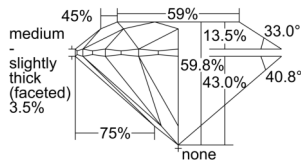

GIA®

FACSIMILE

GIA REPORT 6501107119

Verify this report at GIA.edu

GIA NATURAL DIAMOND DOSSIER®

August 05, 2024
GIA Report Number 6501107119
Shape and Cutting Style ..... Round Brilliant
Measurements ..... 4.95 - 4.99 x 2.97 mm

GRADING RESULTS

Carat Weight ..... 0.45 carat
Color Grade ..... F
Clarity Grade VS2
Cut Grade ..... Excellent

ADDITIONAL GRADING INFORMATION

Polish ..... Excellent
Symmetry ..... Excellent
Fluorescence ..... None
Clarity Characteristics..... Cloud, Crystal, Feather
Inscription(s): GIA 6501107119

PROPORTIONS

Profile to actual proportions

GRADING SCALES

GIA COLOR SCALE	GIA CLARITY SCALE	GIA CUT SCALE	
D	FLAWLESS	EXCELLENT	
E	INTERNALLY FLAWLESS		
F		VVS₁	VERY GOOD
G	VVS₂		
H	VS₁	GOOD	
I	VS₂		
J	SI₁	FAIR	
K	SI₂		
L	I₁	POOR	
M	I₂		
N	I₃		
O			
P			
Q			
R			
S			
T			
U			
V			
W			
X			
Y			
Z