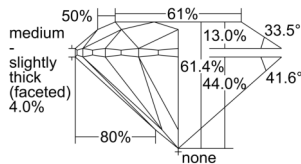

GIA®

FACSIMILE

GIA REPORT 6501107445

Verify this report at GIA.edu

GIA NATURAL DIAMOND DOSSIER®

August 02, 2024
GIA Report Number 6501107445
Shape and Cutting Style ..... Round Brilliant
Measurements ..... 4.00 - 4.03 x 2.47 mm

GRADING RESULTS

Carat Weight ..... 0.24 carat
Color Grade ..... G
Clarity Grade VVS2
Cut Grade ..... Excellent

ADDITIONAL GRADING INFORMATION

Polish ..... Excellent
Symmetry ..... Excellent
Fluorescence ..... None
Clarity Characteristics ..... Pinpoint, Cloud, Feather
Inscription(s): GIA 6501107445

PROPORTIONS

Profile to actual proportions

GRADING SCALES

GIA COLOR SCALE	GIA CLARITY SCALE	GIA CUT SCALE	
D	FLAWLESS	EXCELLENT	
E	INTERNALLY FLAWLESS		
F		VVS₁	VERY GOOD
G	VVS₂		
H	VS₁	GOOD	
I	VS₂		
J	SI₁	FAIR	
K	SI₂		
L	I₁	POOR	
M			
N			
O	I₂		
P			
Q	I₃		
R			
S			
T			
U			
V			
W			
X			
Y			
Z