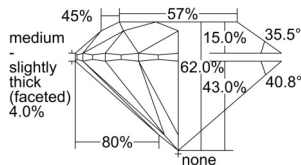

GIA®

FACSIMILE

GIA REPORT 6501107736

Verify this report at GIA.edu

GIA NATURAL DIAMOND DOSSIER®

August 02, 2024
GIA Report Number 6501107736
Shape and Cutting Style ..... Round Brilliant
Measurements ..... 4.57 - 4.59 x 2.84 mm

GRADING RESULTS

Carat Weight ..... 0.37 carat
Color Grade ..... F
Clarity Grade S11
Cut Grade ..... Excellent

ADDITIONAL GRADING INFORMATION

Polish ..... Excellent
Symmetry ..... Excellent
Fluorescence ..... None
Clarity Characteristics ..... Feather
Inscription(s): GIA 6501107736

PROPORTIONS

Profile to actual proportions

GRADING SCALES

GIA COLOR SCALE

COLOREDNESS	D
	E
	F
	G
	H
	I
	J
NEAR COLORLESS	K
	L
Faint	M
	N
	O
	P
Very Light	Q
	R
	S
	T
	U
	V
Light	W
	X
	Y
	Z

GIA CLARITY SCALE

VERY VERY SLIGHTLY INCLUDED	FLAWLESS
	INTERNALLY FLAWLESS
VERY SLIGHTLY INCLUDED	VVS₁
	VVS₂
SLIGHTLY INCLUDED	VS₁
	VS₂
INCLUDED	I₁
	I₂
	I₃

GIA CUT SCALE

EXCELLENT
VERY GOOD
GOOD
FAIR
POOR