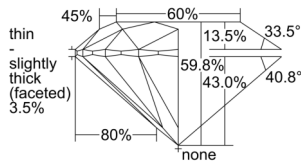

GIA®

FACSIMILE

GIA REPORT 6501113441

Verify this report at GIA.edu

GIA NATURAL DIAMOND DOSSIER®

August 06, 2024
GIA Report Number 6501113441
Shape and Cutting Style ..... Round Brilliant
Measurements ..... 5.14 - 5.16 x 3.08 mm

GRADING RESULTS

Carat Weight ..... 0.50 carat
Color Grade ..... F
Clarity Grade S11
Cut Grade ..... Excellent

ADDITIONAL GRADING INFORMATION

Polish ..... Excellent
Symmetry ..... Excellent
Fluorescence ..... None
Clarity Characteristics ..... Feather
Inscription(s): GIA 6501113441

PROPORTIONS

GRADING SCALES

GIA COLOR SCALE	GIA CLARITY SCALE	GIA CUT SCALE	
D	FLAWLESS	EXCELLENT	
E	INTERNALLY FLAWLESS		
F		VVS₁	VERY GOOD
G	VVS₂		
H	VS₁	GOOD	
I	VS₂		
J	S1₁	FAIR	
K	S1₂		
L	I₁	POOR	
M	I₂		
N	I₃		
O			
P			
Q			
R			
S			
T			
U			
V			
W			
X			
Y			
Z