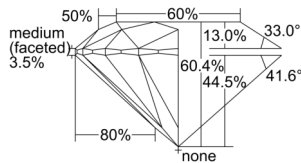

GIA®

FACSIMILE

GIA REPORT 6501117945

Verify this report at GIA.edu

GIA NATURAL DIAMOND DOSSIER®

August 06, 2024
GIA Report Number 6501117945
Shape and Cutting Style ..... Round Brilliant
Measurements ..... 5.02 - 5.06 x 3.04 mm

GRADING RESULTS

Carat Weight ..... 0.47 carat
Color Grade I
Clarity Grade VS1
Cut Grade ..... Excellent

ADDITIONAL GRADING INFORMATION

Polish ..... Excellent
Symmetry ..... Excellent
Fluorescence ..... None
Clarity Characteristics ..... Feather, Needle, Pinpoint
Inscription(s): GIA 6501117945

PROPORTIONS

Profile to actual proportions

GRADING SCALES

GIA COLOR SCALE	GIA CLARITY SCALE	GIA CUT SCALE	
D	FLAWLESS	EXCELLENT	
E	INTERNALLY FLAWLESS		
F		VVS₁	VERY GOOD
G	VVS₂		
H	VS₁	GOOD	
I	VS₂		
J	SI₁	FAIR	
K	SI₂		
L	I₁	POOR	
M			
N			
O	I₂		
P			
Q			
R	I₃		
S			
T			
U			
V			
W			
X			
Y			
Z