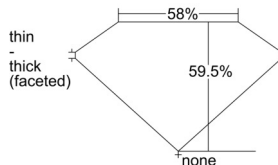

GIA®

FACSIMILE

GIA REPORT 6501121096

Verify this report at GIA.edu

GIA NATURAL DIAMOND DOSSIER®

August 06, 2024
GIA Report Number 6501121096
Shape and Cutting Style ..... Heart Brilliant
Measurements ..... 5.93 x 6.73 x 4.00 mm

GRADING RESULTS

Carat Weight ..... 0.93 carat
Color Grade ..... G
Clarity Grade VS1

ADDITIONAL GRADING INFORMATION

Polish ..... Excellent
Symmetry ..... Excellent
Fluorescence ..... None
Clarity Characteristics..... Cloud, Needle, Pinpoint
Inscription(s): GIA 6501121096

PROPORTIONS

Profile not to actual proportions

GRADING SCALES

GIA COLOR SCALE		GIA CLARITY SCALE	
COLORLESS	D	VERY VERY SLIGHTLY INCLUDED	FLAWLESS
	E		INTERNALLY FLAWLESS
	F		VVS₁
	G		VVS₂
	H		VS₁
	I		VS₂
	J		SI₁
	K		SI₂
	L		I₁
	M		I₂
NEAR COLORLESS	N	SLIGHTLY INCLUDED	I₃
	O		
	P		
	Q		
FAINT	R		
	S		
	T		
	U		
VERT LIGHT	V		
	W		
	X		
	Y		
LIGHT	Z