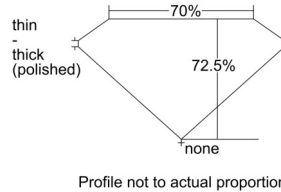

GIA®

FACSIMILE

GIA REPORT 6501127619

Verify this report at GIA.edu

GIA NATURAL DIAMOND DOSSIER®

August 06, 2024
GIA Report Number 6501127619
Shape and Cutting Style ..... Square Modified Brilliant
Measurements ..... 4.59 x 4.57 x 3.31 mm

GRADING RESULTS

Carat Weight ..... 0.60 carat
Color Grade I
Clarity Grade VS1

ADDITIONAL GRADING INFORMATION

Polish ..... Excellent
Symmetry ..... Excellent
Fluorescence ..... None
Clarity Characteristics..... Cloud, Feather
Inscription(s): GIA 6501127619

PROPORTIONS

Profile not to actual proportions

GRADING SCALES

GIA COLOR SCALE		GIA CLARITY SCALE			
COLORLESS	D	VERY VERY SLIGHTLY INCLUDED	FLAWLESS		
	E		INTERNALLY FLAWLESS		
	F	VERY SLIGHTLY INCLUDED	VS₁		
	G		VS₂		
	H		VS₁		
	NEAR COLORLESS	I	SLIGHTLY INCLUDED	VS₂	
		J		SI₁	
		FAINT	K	INCLUDED	SI₂
			L		I₁
			M		I₂
VERY LIGHT	N	INCLUDED	I₃		
	O				
	P				
	Q				
	R				
LIGHT	S				
	T				
	U				
	V				
	W				
X					
Y					
Z