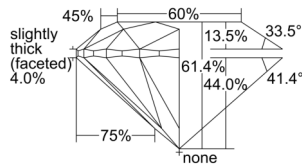

GIA®

FACSIMILE

GIA REPORT 6501128241

Verify this report at GIA.edu

GIA NATURAL DIAMOND DOSSIER®

August 07, 2024
GIA Report Number 6501128241
Shape and Cutting Style ..... Round Brilliant
Measurements ..... 3.94 - 3.97 x 2.43 mm

GRADING RESULTS

Carat Weight ..... 0.23 carat
Color Grade ..... F
Clarity Grade VS2
Cut Grade ..... Excellent

ADDITIONAL GRADING INFORMATION

Polish ..... Excellent
Symmetry ..... Excellent
Fluorescence ..... None
Clarity Characteristics ..... Cloud, Crystal
Inscription(s): GIA 6501128241

PROPORTIONS

Profile to actual proportions