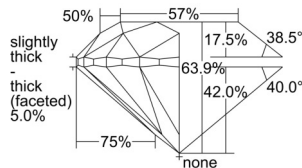

GIA®

FACSIMILE

GIA REPORT 6501129552

Verify this report at GIA.edu

GIA NATURAL DIAMOND DOSSIER®

August 06, 2024
GIA Report Number 6501129552
Shape and Cutting Style ..... Round Brilliant
Measurements ..... 4.95 - 4.97 x 3.17 mm

GRADING RESULTS

Carat Weight ..... 0.50 carat
Color Grade ..... F
Clarity Grade S11
Cut Grade ..... Very Good

ADDITIONAL GRADING INFORMATION

Polish ..... Excellent
Symmetry ..... Excellent
Fluorescence ..... None
Clarity Characteristics ..... Feather, Cloud
Inscription(s): GIA 6501129552

PROPORTIONS

Profile to actual proportions

GRADING SCALES

GIA COLOR SCALE	GIA CLARITY SCALE	GIA CUT SCALE	
D	FLAWLESS	EXCELLENT	
E	INTERNALLY FLAWLESS		
F		VVS₁	VERY GOOD
G	VVS₂		
H	VS₁	GOOD	
I	VS₂		
J	S1₁	FAIR	
K	S1₂		
L	I₁	POOR	
M	I₂		
N	I₃		
O			
P			
Q			
R			
S			
T			
U			
V			
W			
X			
Y			
Z