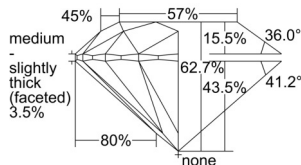

GIA®

FACSIMILE

GIA REPORT 6501132454

Verify this report at GIA.edu

GIA NATURAL DIAMOND DOSSIER®

August 06, 2024
GIA Report Number 6501132454
Shape and Cutting Style ..... Round Brilliant
Measurements ..... 4.88 - 4.92 x 3.07 mm

GRADING RESULTS

Carat Weight ..... 0.45 carat
Color Grade I
Clarity Grade VVS2
Cut Grade ..... Excellent

ADDITIONAL GRADING INFORMATION

Polish ..... Excellent
Symmetry ..... Excellent
Fluorescence ..... None
Clarity Characteristics ..... Pinpoint, Feather, Cloud
Inscription(s): GIA 6501132454

PROPORTIONS

Profile to actual proportions

GRADING SCALES

GIA COLOR SCALE	GIA CLARITY SCALE	GIA CUT SCALE	
D	FLAWLESS	EXCELLENT	
E	INTERNALLY FLAWLESS		
F		VVS₁	VERY GOOD
G	VVS₂		
H	VS₁	GOOD	
I	VS₂		
J	SI₁	FAIR	
K	SI₂		
L	I₁	POOR	
M	I₂		
N	I₃		
O			
P			
Q			
R			
S			
T			
U			
V			
W			
X			
Y			
Z