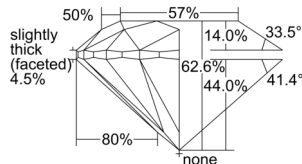

GIA®

FACSIMILE

GIA REPORT 6501133721

Verify this report at GIA.edu

GIA NATURAL DIAMOND DOSSIER®

August 09, 2024
GIA Report Number 6501133721
Shape and Cutting Style ..... Round Brilliant
Measurements ..... 5.91 - 5.93 x 3.71 mm

GRADING RESULTS

Carat Weight ..... 0.80 carat
Color Grade ..... H
Clarity Grade VS1
Cut Grade ..... Excellent

ADDITIONAL GRADING INFORMATION

Polish ..... Excellent
Symmetry ..... Excellent
Fluorescence ..... None
Clarity Characteristics ..... Cloud, Needle, Pinpoint
Inspection(s): GIA 6501133721

PROPORTIONS

Profile to actual proportions

GRADING SCALES

GIA COLOR SCALE	GIA CLARITY SCALE	GIA CUT SCALE	
D	FLAWLESS	EXCELLENT	
E	INTERNALLY FLAWLESS		
F		VVS₁	VERY GOOD
G	VVS₂		
H	VS₁	GOOD	
I	VS₂		
J	SI₁	FAIR	
K	SI₂		
L	I₁	POOR	
M			
N			
O	I₂		
P			
Q	I₃		
R			
S			
T			
U			
V			
W			
X			
Y			
Z