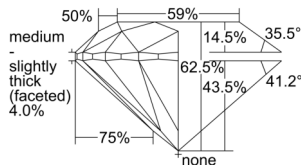

GIA®

FACSIMILE

GIA REPORT 6501133942

Verify this report at GIA.edu

GIA NATURAL DIAMOND DOSSIER®

August 08, 2024
GIA Report Number 6501133942
Shape and Cutting Style ..... Round Brilliant
Measurements ..... 5.27 - 5.30 x 3.30 mm

GRADING RESULTS

Carat Weight ..... 0.57 carat
Color Grade ..... D
Clarity Grade VVS1
Cut Grade ..... Excellent

ADDITIONAL GRADING INFORMATION

Polish ..... Excellent
Symmetry ..... Excellent
Fluorescence ..... None
Clarity Characteristics ..... Cloud, Pinpoint, Feather
Inscription(s): GIA 6501133942

PROPORTIONS

Profile to actual proportions

GRADING SCALES

GIA COLOR SCALE	GIA CLARITY SCALE	GIA CUT SCALE	
D	FLAWLESS	EXCELLENT	
E	INTERNALLY FLAWLESS		
F		VVS₁	VERY GOOD
G	VVS₂		
H	VS₁	GOOD	
I	VS₂		
J	SI₁	FAIR	
K	SI₂		
L	I₁	POOR	
M	I₂		
N	I₃		
O			
P			
Q			
R			
S			
T			
U			
V			
W			
X			
Y			
Z