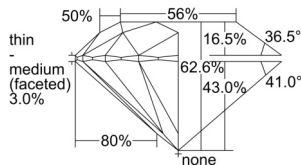

GIA®

FACSIMILE

GIA REPORT 6501134659

Verify this report at GIA.edu

GIA NATURAL DIAMOND DOSSIER®

August 08, 2024
GIA Report Number 6501134659
Shape and Cutting Style ..... Round Brilliant
Measurements ..... 4.73 - 4.76 x 2.97 mm

GRADING RESULTS

Carat Weight ..... 0.41 carat
Color Grade I
Clarity Grade VS2
Cut Grade ..... Excellent

ADDITIONAL GRADING INFORMATION

Polish ..... Excellent
Symmetry ..... Excellent
Fluorescence ..... None
Clarity Characteristics..... Crystal, Cloud, Feather
Inscription(s): GIA 6501134659

PROPORTIONS

Profile to actual proportions

GRADING SCALES

GIA COLOR SCALE	GIA CLARITY SCALE	GIA CUT SCALE	
D	FLAWLESS	EXCELLENT	
E	INTERNALLY FLAWLESS		
F		VVS₁	VERY GOOD
G	VVS₂		
H	VS₁	GOOD	
I	VS₂		
J	SI₁	FAIR	
K	SI₂		
L	I₁	POOR	
M	I₂		
N	I₃		
O			
P			
Q			
R			
S			
T			
U			
V			
W			
X			
Y			
Z