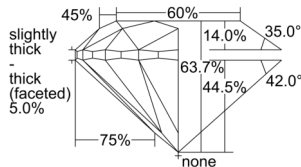

GIA®

FACSIMILE

GIA REPORT 6501137181

Verify this report at GIA.edu

GIA NATURAL DIAMOND DOSSIER®

August 08, 2024
GIA Report Number 6501137181
Shape and Cutting Style ..... Round Brilliant
Measurements ..... 4.20 - 4.24 x 2.69 mm

GRADING RESULTS

Carat Weight ..... 0.30 carat
Color Grade ..... G
Clarity Grade VS1
Cut Grade ..... Very Good

ADDITIONAL GRADING INFORMATION

Polish ..... Excellent
Symmetry ..... Very Good
Fluorescence ..... None
Clarity Characteristics..... Feather, Indented Natural, Cloud
Inscription(s): GIA 6501137181

PROPORTIONS

Profile to actual proportions

GRADING SCALES

GIA COLOR SCALE	GIA CLARITY SCALE	GIA CUT SCALE	
D	FLAWLESS	EXCELLENT	
E	INTERNALLY FLAWLESS		
F		VVS₁	VERY GOOD
G	VVS₂		
H	VS₁	GOOD	
I	VS₂		
J	SI₁	FAIR	
K	SI₂		
L	I₁	POOR	
M			
N			
O	I₂		
P			
Q			
R	I₃		
S			
T			
U			
V			
W			
X			
Y			
Z