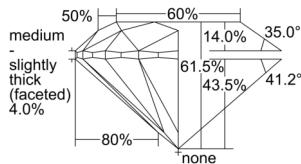

GIA®

FACSIMILE

GIA REPORT 6501137224

Verify this report at GIA.edu

GIA NATURAL DIAMOND DOSSIER®

August 09, 2024
GIA Report Number 6501137224
Shape and Cutting Style ..... Round Brilliant
Measurements ..... 4.30 - 4.32 x 2.65 mm

GRADING RESULTS

Carat Weight ..... 0.30 carat
Color Grade ..... E
Clarity Grade VS2
Cut Grade ..... Excellent

ADDITIONAL GRADING INFORMATION

Polish ..... Very Good
Symmetry ..... Excellent
Fluorescence ..... None
Clarity Characteristics..... Crystal, Feather, Cloud
Inscription(s): GIA 6501137224

PROPORTIONS

Profile to actual proportions

GRADING SCALES

GIA COLOR SCALE	GIA CLARITY SCALE	GIA CUT SCALE	
D	FLAWLESS	EXCELLENT	
E	INTERNALLY FLAWLESS		
F		VVS₁	VERY GOOD
G	VVS₂		
H	VS₁	GOOD	
I	VS₂		
J	SI₁	FAIR	
K	SI₂		
L	I₁	POOR	
M			I₂
N	I₃		
O			
P			
Q			
R			
S			
T			
U			
V			
W			
X			
Y			
Z