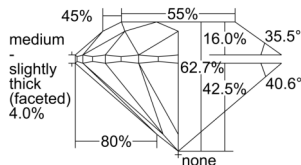

GIA®

FACSIMILE

GIA REPORT 6501148129

Verify this report at GIA.edu

GIA NATURAL DIAMOND DOSSIER®

August 08, 2024
GIA Report Number 6501148129
Shape and Cutting Style ..... Round Brilliant
Measurements ..... 4.25 - 4.26 x 2.67 mm

GRADING RESULTS

Carat Weight ..... 0.30 carat
Color Grade ..... F
Clarity Grade VS1
Cut Grade ..... Excellent

ADDITIONAL GRADING INFORMATION

Polish ..... Excellent
Symmetry ..... Excellent
Fluorescence ..... None
Clarity Characteristics ..... Cloud
Inscription(s): GIA 6501148129

PROPORTIONS

Profile to actual proportions

GRADING SCALES

GIA COLOR SCALE	GIA CLARITY SCALE	GIA CUT SCALE
D	FLAWLESS	EXCELLENT
E	FLAWLESS	
F	INTERNALLY FLAWLESS	VERY GOOD
G	FLAWLESS	
H	VVS₁	GOOD
I	VVS₂	
J	VS₁	FAIR
K	VS₂	
L	SI₁	POOR
M	SI₂	
N	I₁	
O	I₂	
P	I₃	
Q		
R		
S		
T		
U		
V		
W		
X		
Y		
Z