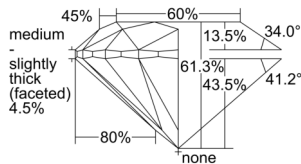

GIA®

FACSIMILE

GIA REPORT 6501150871

Verify this report at GIA.edu

GIA NATURAL DIAMOND DOSSIER®

August 08, 2024
GIA Report Number 6501150871
Shape and Cutting Style ..... Round Brilliant
Measurements ..... 4.71 - 4.74 x 2.90 mm

GRADING RESULTS

Carat Weight ..... 0.40 carat
Color Grade ..... E
Clarity Grade VS1
Cut Grade ..... Excellent

ADDITIONAL GRADING INFORMATION

Polish ..... Excellent
Symmetry ..... Excellent
Fluorescence ..... Faint
Clarity Characteristics ..... Crystal
Inscription(s): GIA 6501150871

PROPORTIONS

Profile to actual proportions

GRADING SCALES

GIA COLOR SCALE	GIA CLARITY SCALE	GIA CUT SCALE	
D	FLAWLESS	EXCELLENT	
E	INTERNALLY FLAWLESS		
F		VVS₁	VERY GOOD
G	VVS₂		
H	VS₁	GOOD	
I	VS₂		
J	SI₁	FAIR	
K	SI₂		
L	I₁	POOR	
M			
N			
O	I₂		
P			
Q			
R	I₃		
S			
T			
U			
V			
W			
X			
Y			
Z