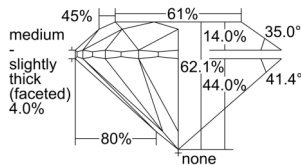

GIA®

FACSIMILE

GIA REPORT 6501153461

Verify this report at GIA.edu

GIA NATURAL DIAMOND DOSSIER®

August 12, 2024
GIA Report Number 6501153461
Shape and Cutting Style ..... Round Brilliant
Measurements ..... 5.89 - 5.93 x 3.67 mm

GRADING RESULTS

Carat Weight ..... 0.80 carat
Color Grade ..... K
Clarity Grade VVS2
Cut Grade ..... Excellent

ADDITIONAL GRADING INFORMATION

Polish ..... Excellent
Symmetry ..... Excellent
Fluorescence ..... None
Clarity Characteristics..... Pinpoint, Cloud, Indented Natural
Inspection(s): GIA 6501153461

PROPORTIONS

Profile to actual proportions