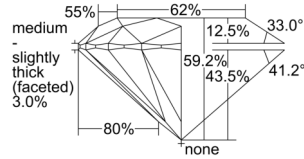

GIA®

FACSIMILE

GIA REPORT 6501154204

Verify this report at GIA.edu

GIA NATURAL DIAMOND DOSSIER®

August 08, 2024
GIA Report Number 6501154204
Shape and Cutting Style ..... Round Brilliant
Measurements ..... 5.16 - 5.20 x 3.07 mm

GRADING RESULTS

Carat Weight ..... 0.50 carat
Color Grade ..... D
Clarity Grade S11
Cut Grade ..... Excellent

ADDITIONAL GRADING INFORMATION

Polish ..... Excellent
Symmetry ..... Excellent
Fluorescence ..... None
Clarity Characteristics ..... Feather, Crystal
Inscription(s): GIA 6501154204

PROPORTIONS

Profile to actual proportions

GRADING SCALES

GIA COLOR SCALE	GIA CLARITY SCALE	GIA CUT SCALE
D	FLAWLESS	EXCELLENT
E	FLAWLESS	
F	INTERNALLY FLAWLESS	VERY GOOD
G	FLAWLESS	
H	VVS₁	GOOD
I	VVS₂	
J	VS₁	FAIR
K	VS₂	
L	S1₁	POOR
M	S1₂	
N	I₁	
O	I₂	
P	I₃	
Q		
R		
S		
T		
U		
V		
W		
X		
Y		
Z