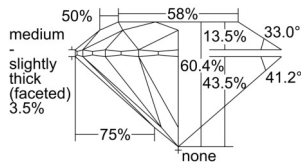

GIA®

FACSIMILE

GIA REPORT 6501157499

Verify this report at GIA.edu

GIA NATURAL DIAMOND DOSSIER®

August 09, 2024
GIA Report Number 6501157499
Shape and Cutting Style ..... Round Brilliant
Measurements ..... 4.52 - 4.55 x 2.74 mm

GRADING RESULTS

Carat Weight ..... 0.34 carat
Color Grade ..... G
Clarity Grade S11
Cut Grade ..... Excellent

ADDITIONAL GRADING INFORMATION

Polish ..... Excellent
Symmetry ..... Excellent
Fluorescence ..... None
Clarity Characteristics..... Cloud, Feather, Crystal
Inscription(s): GIA 6501157499

PROPORTIONS

Profile to actual proportions

GRADING SCALES

GIA COLOR SCALE	GIA CLARITY SCALE	GIA CUT SCALE	
D	FLAWLESS	EXCELLENT	
E	INTERNALLY FLAWLESS		
F		VVS₁	VERY GOOD
G	VVS₂		
H	VS₁	GOOD	
I	VS₂		
J	S1₁	FAIR	
K	S1₂		
L	I₁	POOR	
M	I₂		
N	I₃		
O			
P			
Q			
R			
S			
T			
U			
V			
W			
X			
Y			
Z