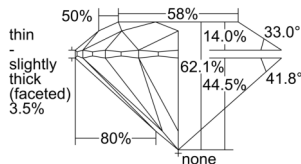

GIA®

FACSIMILE

GIA NATURAL DIAMOND DOSSIER®

August 09, 2024
GIA Report Number 6501159744
Shape and Cutting Style ..... Round Brilliant
Measurements ..... 5.49 - 5.53 x 3.42 mm

GRADING RESULTS

Carat Weight ..... 0.63 carat
Color Grade ..... H
Clarity Grade VS2
Cut Grade ..... Excellent

ADDITIONAL GRADING INFORMATION

Polish ..... Excellent
Symmetry ..... Excellent
Fluorescence ..... Faint
Clarity Characteristics ..... Crystal, Feather
Inscription(s): GIA 6501159744

GIA REPORT 6501159744

Verify this report at GIA.edu

PROPORTIONS

Profile to actual proportions

GRADING SCALES

GIA COLOR SCALE	GIA CLARITY SCALE	GIA CUT SCALE	
D	FLAWLESS	EXCELLENT	
E	INTERNALLY FLAWLESS		
F		VVS₁	VERY GOOD
G	VVS₂		
H	VS₁	GOOD	
I	VS₂		
J	SI₁	FAIR	
K	SI₂		
L	I₁	POOR	
M			
N	I₂		
O	I₃		
P			
Q			
R			
S			
T			
U			
V			
W			
X			
Y			
Z