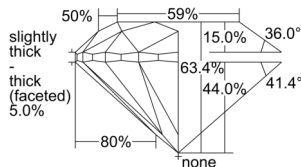

GIA®

FACSIMILE

GIA REPORT 6501159823

Verify this report at GIA.edu

GIA NATURAL DIAMOND DOSSIER®

August 09, 2024
GIA Report Number 6501159823
Shape and Cutting Style ..... Round Brilliant
Measurements ..... 5.02 - 5.05 x 3.20 mm

GRADING RESULTS

Carat Weight ..... 0.51 carat
Color Grade ..... F
Clarity Grade VS1
Cut Grade ..... Very Good

ADDITIONAL GRADING INFORMATION

Polish ..... Very Good
Symmetry ..... Excellent
Fluorescence ..... None
Clarity Characteristics ..... Feather, Pinpoint
Inscription(s): GIA 6501159823

PROPORTIONS

Profile to actual proportions

GRADING SCALES

GIA COLOR SCALE

COLOURLESS	D
	E
	F
	G
	H
	I
	J
NEAR COLOURLESS	K
	L
FAIN	M
	N
	O
	P
	Q
VERY LIGHT	R
	S
	T
	U
	V
	W
	X
	Y
LIGHT	Z

GIA CLARITY SCALE

FLAWLESS	VERY VERY SLIGHTLY INCLUDED	VVS₁	
			VVS₂
INTERNALLY FLAWLESS	VERY SLIGHTLY INCLUDED	VS₁	
		VS₂	
SLIGHTLY INCLUDED	SLIGHTLY INCLUDED	SI₁	
		SI₂	
INCLUDED	INCLUDED	I₁	
		I₂	
		I₃	

GIA CUT SCALE

EXCELLENT
VERY GOOD
GOOD
FAIR
POOR