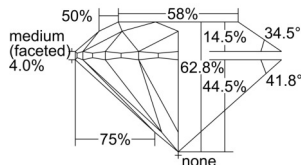

GIA®

FACSIMILE

GIA REPORT 6501161844

Verify this report at GIA.edu

GIA NATURAL DIAMOND DOSSIER®

August 12, 2024
GIA Report Number 6501161844
Shape and Cutting Style ..... Round Brilliant
Measurements ..... 4.69 - 4.73 x 2.96 mm

GRADING RESULTS

Carat Weight ..... 0.40 carat
Color Grade ..... F
Clarity Grade S11
Cut Grade ..... Excellent

ADDITIONAL GRADING INFORMATION

Polish ..... Excellent
Symmetry ..... Excellent
Fluorescence ..... None
Clarity Characteristics ..... Feather, Cloud
Inscription(s): GIA 6501161844

PROPORTIONS

Profile to actual proportions

GRADING SCALES

GIA COLOR SCALE	GIA CLARITY SCALE	GIA CUT SCALE	
D	FLAWLESS	EXCELLENT	
E	INTERNALLY FLAWLESS		
F		VVS₁	VERY GOOD
G	VVS₂		
H	VS₁	GOOD	
I	VS₂		
J	S1₁	FAIR	
K	S1₂		
L	I₁	POOR	
M	I₂		
N	I₃		
O			
P			
Q			
R			
S			
T			
U			
V			
W			
X			
Y			
Z