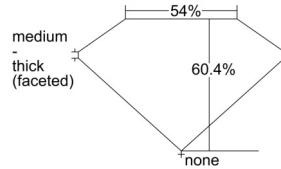

GIA®

FACSIMILE

GIA REPORT 6501162863

Verify this report at GIA.edu

GIA NATURAL DIAMOND DOSSIER®

August 12, 2024
GIA Report Number 6501162863
Shape and Cutting Style ..... Oval Brilliant
Measurements ..... 6.13 x 4.18 x 2.52 mm

GRADING RESULTS

Carat Weight ..... 0.40 carat
Color Grade ..... D
Clarity Grade VVS1

ADDITIONAL GRADING INFORMATION

Polish ..... Excellent
Symmetry ..... Very Good
Fluorescence ..... None
Clarity Characteristics ..... Pinpoint, Feather
Inscription(s): GIA 6501162863

PROPORTIONS

Profile not to actual proportions

GRADING SCALES

GIA COLOR SCALE		GIA CLARITY SCALE	
COLORLESS	D	VERY VERY SLIGHTLY INCLUDED	FLAWLESS
	E		INTERNALLY FLAWLESS
	F		VVS₁
	G		VVS₂
	H		VS₁
	I		VS₂
	J		SI₁
	K		SI₂
	L		I₁
	M		I₂
NEAR COLORLESS	N	SLIGHTLY INCLUDED	I₃
	O		
	P		
	Q		
FAINT	R		
	S		
	T		
	U		
VERY LIGHT	V		
	W		
	X		
	Y		
LIGHT	Z