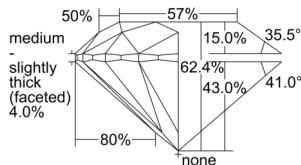

GIA®

FACSIMILE

GIA REPORT 6501163537

Verify this report at GIA.edu

GIA NATURAL DIAMOND DOSSIER®

August 09, 2024
GIA Report Number 6501163537
Shape and Cutting Style ..... Round Brilliant
Measurements ..... 4.69 - 4.72 x 2.93 mm

GRADING RESULTS

Carat Weight ..... 0.40 carat
Color Grade L
Clarity Grade S11
Cut Grade ..... Excellent

ADDITIONAL GRADING INFORMATION

Polish ..... Excellent
Symmetry ..... Excellent
Fluorescence ..... Faint
Clarity Characteristics..... Cloud, Feather, Crystal
Inspection(s): GIA 6501163537

PROPORTIONS

Profile to actual proportions

GRADING SCALES

GIA COLOR SCALE	GIA CLARITY SCALE	GIA CUT SCALE	
D	FLAWLESS	EXCELLENT	
E	INTERNALLY FLAWLESS		
F		VVS₁	VERY GOOD
G	VVS₂		
H	VS₁	GOOD	
I	VS₂		
J	S1₁	FAIR	
K	S1₂		
L	I₁	POOR	
M	I₂		
N	I₃		
O			
P			
Q			
R			
S			
T			
U			
V			
W			
X			
Y			
Z