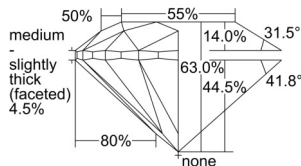

GIA®

FACSIMILE

GIA NATURAL DIAMOND DOSSIER®

August 12, 2024
GIA Report Number 6501164436
Shape and Cutting Style ..... Round Brilliant
Measurements ..... 5.65 - 5.67 x 3.57 mm

GRADING RESULTS

Carat Weight ..... 0.70 carat
Color Grade I
Clarity Grade VS1
Cut Grade ..... Excellent

ADDITIONAL GRADING INFORMATION

Polish ..... Excellent
Symmetry ..... Excellent
Fluorescence ..... None
Clarity Characteristics ..... Feather, Cavity, Pinpoint
Inspection(s): GIA 6501164436

GIA REPORT 6501164436

Verify this report at GIA.edu

PROPORTIONS

Profile to actual proportions

GRADING SCALES

GIA COLOR SCALE

COLORLESS	D
	E
	F
	G
	H
	I
	J
NEAR COLORLESS	K
	L
FAIN	M
	N
	O
	P
VERY LIGHT	Q
	R
	S
	T
	U
	V
	W
	X
	Y
LIGHT	Z

GIA CLARITY SCALE

FLAWLESS	VERY VERY SLIGHTLY INCLUDED	VVS₁	
			VVS₂
INTERNALLY FLAWLESS	VERY SLIGHTLY INCLUDED	VS₁	
		VS₂	
SLIGHTLY INCLUDED	INCLUDED	SI₁	
		SI₂	
INCLUDED		I₁	
		I₂	
		I₃	

GIA CUT SCALE

EXCELLENT
VERY GOOD
GOOD
FAIR
POOR