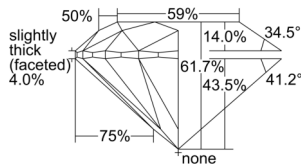

GIA®

FACSIMILE

GIA REPORT 6501166643

Verify this report at GIA.edu

GIA NATURAL DIAMOND DOSSIER®

August 13, 2024
GIA Report Number 6501166643
Shape and Cutting Style ..... Round Brilliant
Measurements ..... 5.68 - 5.72 x 3.52 mm

GRADING RESULTS

Carat Weight ..... 0.71 carat
Color Grade ..... F
Clarity Grade VVS1
Cut Grade ..... Excellent

ADDITIONAL GRADING INFORMATION

Polish ..... Excellent
Symmetry ..... Excellent
Fluorescence ..... None
Clarity Characteristics ..... Pinpoint, Feather
Inscription(s): GIA 6501166643

PROPORTIONS

Profile to actual proportions

GRADING SCALES

GIA COLOR SCALE	GIA CLARITY SCALE	GIA CUT SCALE	
D	FLAWLESS	EXCELLENT	
E	INTERNALLY FLAWLESS		
F		VVS₁	VERY GOOD
G	VVS₂		
H	VS₁	GOOD	
I	VS₂		
J	SI₁	FAIR	
K	SI₂		
L	I₁	POOR	
M			
N			
O	I₂		
P			
Q			
R	I₃		
S			
T			
U			
V			
W			
X			
Y			
Z