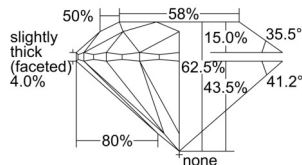

GIA®

FACSIMILE

GIA REPORT 6501167290

Verify this report at GIA.edu

GIA NATURAL DIAMOND DOSSIER®

August 12, 2024
GIA Report Number 6501167290
Shape and Cutting Style ..... Round Brilliant
Measurements ..... 4.89 - 4.94 x 3.07 mm

GRADING RESULTS

Carat Weight ..... 0.46 carat
Color Grade ..... F
Clarity Grade S11
Cut Grade ..... Excellent

ADDITIONAL GRADING INFORMATION

Polish ..... Excellent
Symmetry ..... Excellent
Fluorescence ..... Medium Blue
Clarity Characteristics ..... Cloud, Feather
Inscription(s): GIA 6501167290

PROPORTIONS

Profile to actual proportions

GRADING SCALES

GIA COLOR SCALE	GIA CLARITY SCALE	GIA CUT SCALE	
D	FLAWLESS	EXCELLENT	
E	INTERNALLY FLAWLESS		
F		VVS₁	VERY GOOD
G	VVS₂		
H	VS₁	GOOD	
I	VS₂		
J	S1₁	FAIR	
K	S1₂		
L	I₁	POOR	
M	I₂		
N	I₃		
O			
P			
Q			
R			
S			
T			
U			
V			
W			
X			
Y			
Z