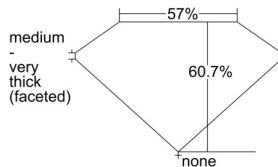

GIA®

FACSIMILE

GIA REPORT 6501168755

Verify this report at GIA.edu

GIA NATURAL DIAMOND DOSSIER®

August 12, 2024
GIA Report Number 6501168755
Shape and Cutting Style ..... Pear Brilliant
Measurements ..... 7.14 x 4.39 x 2.66 mm

GRADING RESULTS

Carat Weight ..... 0.50 carat
Color Grade ..... E
Clarity Grade VS1

ADDITIONAL GRADING INFORMATION

Polish ..... Excellent
Symmetry ..... Very Good
Fluorescence ..... None
Clarity Characteristics..... Crystal, Cloud, Needle, Pinpoint
Inscription(s): GIA 6501168755

PROPORTIONS

Profile not to actual proportions

GRADING SCALES

GIA COLOR SCALE		GIA CLARITY SCALE			
COLORLESS	D	VERY VERY SLIGHTLY INCLUDED	FLAWLESS		
	E		INTERNALLY FLAWLESS		
	F	VERY SLIGHTLY INCLUDED	VS₁		
	G		VS₂		
	H		VS₁		
	NEAR COLORLESS	I	SLIGHTLY INCLUDED	VS₂	
		J		SI₁	
		FAINT	K	INCLUDED	SI₂
			L		I₁
			M		I₂
VERT LIGHT	N	LIGHT	I₃		
	O				
	P				
	Q				
	R