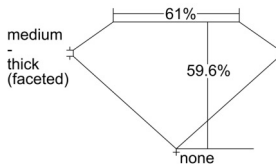

GIA®

FACSIMILE

GIA REPORT 6501168796

Verify this report at GIA.edu

GIA NATURAL DIAMOND DOSSIER®

August 09, 2024
GIA Report Number 6501168796
Shape and Cutting Style ..... Pear Brilliant
Measurements ..... 7.35 x 4.37 x 2.61 mm

GRADING RESULTS

Carat Weight ..... 0.50 carat
Color Grade ..... E
Clarity Grade VS1

ADDITIONAL GRADING INFORMATION

Polish ..... Excellent
Symmetry ..... Excellent
Fluorescence ..... None
Clarity Characteristics ..... Feather, Cloud, Pinpoint
Inscription(s): GIA 6501168796

PROPORTIONS

Profile not to actual proportions

GRADING SCALES

GIA COLOR SCALE		GIA CLARITY SCALE	
COLORLESS	D	VERY VERY SLIGHTLY INCLUDED	FLAWLESS
	E		INTERNALLY FLAWLESS
	F		VS₁
	G		VS₂
	H		VS₁
	I		VS₂
	J		SI₁
	K		SI₂
	L		I₁
	M		I₂
NEAR COLORLESS	N	SLIGHTLY INCLUDED	I₃
	O		
	P		
	Q		
FAINT	R		
	S		
	T		
	U		
VERT LIGHT	V		
	W		
	X		
	Y		
LIGHT	Z