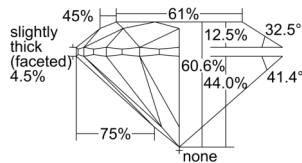

GIA®

FACSIMILE

GIA REPORT 6501169656

Verify this report at GIA.edu

GIA NATURAL DIAMOND DOSSIER®

August 09, 2024
GIA Report Number 6501169656
Shape and Cutting Style ..... Round Brilliant
Measurements ..... 3.75 - 3.78 x 2.28 mm

GRADING RESULTS

Carat Weight ..... 0.20 carat
Color Grade ..... E
Clarity Grade VS1
Cut Grade ..... Excellent

ADDITIONAL GRADING INFORMATION

Polish ..... Excellent
Symmetry ..... Excellent
Fluorescence ..... None
Clarity Characteristics ..... Cloud, Pinpoint
Inscription(s): GIA 6501169656

PROPORTIONS

Profile to actual proportions

GRADING SCALES

GIA COLOR SCALE	GIA CLARITY SCALE	GIA CUT SCALE	
D	FLAWLESS	EXCELLENT	
E	INTERNALLY FLAWLESS		
F		VVS₁	VERY GOOD
G	VVS₂		
H	VS₁	GOOD	
I	VS₂		
J	SI₁	FAIR	
K	SI₂		
L	I₁	POOR	
M	I₂		
N	I₃		
O			
P			
Q			
R			
S			
T			
U			
V			
W			
X			
Y			
Z