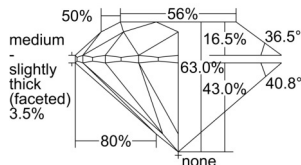

GIA®

FACSIMILE

GIA REPORT 6501172043

Verify this report at GIA.edu

GIA NATURAL DIAMOND DOSSIER®

August 12, 2024
GIA Report Number 6501172043
Shape and Cutting Style ..... Round Brilliant
Measurements ..... 5.92 - 5.95 x 3.74 mm

GRADING RESULTS

Carat Weight ..... 0.81 carat
Color Grade ..... G
Clarity Grade S11
Cut Grade ..... Excellent

ADDITIONAL GRADING INFORMATION

Polish ..... Excellent
Symmetry ..... Excellent
Fluorescence ..... None
Clarity Characteristics ..... Cloud
Inscription(s): GIA 6501172043

PROPORTIONS

Profile to actual proportions

GRADING SCALES

GIA COLOR SCALE	GIA CLARITY SCALE	GIA CUT SCALE	
D	FLAWLESS	EXCELLENT	
E	INTERNALLY FLAWLESS		
F		VVS₁	VERY GOOD
G	VVS₂		
H	VS₁	GOOD	
I	VS₂		
J	S1₁	FAIR	
K	S1₂		
L	I₁	POOR	
M	I₂		
N	I₃		
O			
P			
Q			
R			
S			
T			
U			
V			
W			
X			
Y			
Z