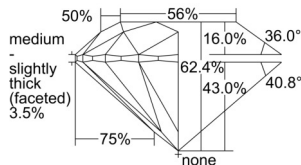

GIA®

FACSIMILE

GIA NATURAL DIAMOND DOSSIER®

August 12, 2024
GIA Report Number 6501172359
Shape and Cutting Style ..... Round Brilliant
Measurements ..... 4.31 - 4.33 x 2.70 mm

GRADING RESULTS

Carat Weight ..... 0.31 carat
Color Grade ..... H
Clarity Grade VS2
Cut Grade ..... Excellent

ADDITIONAL GRADING INFORMATION

Polish ..... Excellent
Symmetry ..... Excellent
Fluorescence ..... None
Clarity Characteristics ..... Cloud, Crystal
Inscription(s): GIA 6501172359

GIA REPORT 6501172359

Verify this report at GIA.edu

PROPORTIONS

Profile to actual proportions

GRADING SCALES

GIA COLOR SCALE	GIA CLARITY SCALE	GIA CUT SCALE	
D	FLAWLESS	EXCELLENT	
E	INTERNALLY FLAWLESS		
F		VVS₁	VERY GOOD
G	VVS₂		
H	VS₁	GOOD	
I	VS₂		
J	SI₁	FAIR	
K	SI₂		
L	I₁	POOR	
M	I₂		
N	I₃		
O			
P			
Q			
R			
S			
T			
U			
V			
W			
X			
Y			
Z