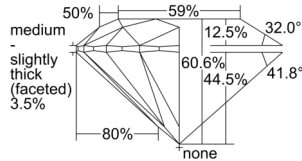

GIA®

FACSIMILE

GIA REPORT 6501172786

Verify this report at GIA.edu

GIA NATURAL DIAMOND DOSSIER®

August 28, 2024
GIA Report Number 6501172786
Shape and Cutting Style ..... Round Brilliant
Measurements ..... 5.14 - 5.16 x 3.12 mm

GRADING RESULTS

Carat Weight ..... 0.50 carat
Color Grade ..... H
Clarity Grade VS2
Cut Grade ..... Excellent

ADDITIONAL GRADING INFORMATION

Polish ..... Excellent
Symmetry ..... Excellent
Fluorescence ..... Faint
Clarity Characteristics ..... Crystal, Feather
Inscription(s): GIA 6501172786

PROPORTIONS

Profile to actual proportions

GRADING SCALES

GIA COLOR SCALE	GIA CLARITY SCALE	GIA CUT SCALE	
D	FLAWLESS	EXCELLENT	
E	INTERNALLY FLAWLESS		
F		VVS₁	VERY GOOD
G	VVS₂		
H	VS₁	GOOD	
I	VS₂		
J	SI₁	FAIR	
K	SI₂		
L	I₁	POOR	
M	I₂		
N	I₃		
O			
P			
Q			
R			
S			
T			
U			
V			
W			
X			
Y			
Z