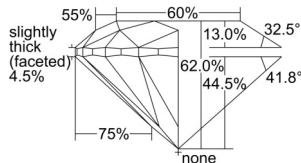

GIA®

FACSIMILE

GIA NATURAL DIAMOND DOSSIER®

August 12, 2024
GIA Report Number 6501173041
Shape and Cutting Style ..... Round Brilliant
Measurements ..... 5.65 - 5.68 x 3.51 mm

GRADING RESULTS

Carat Weight ..... 0.70 carat
Color Grade ..... H
Clarity Grade VS1
Cut Grade ..... Excellent

ADDITIONAL GRADING INFORMATION

Polish ..... Excellent
Symmetry ..... Excellent
Fluorescence ..... None
Clarity Characteristics ..... Feather
Inscription(s): GIA 6501173041

GIA REPORT 6501173041

Verify this report at GIA.edu

PROPORTIONS

Profile to actual proportions