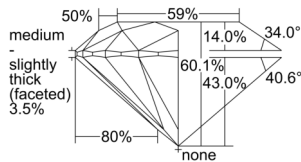

GIA®

FACSIMILE

GIA REPORT 6501173187

Verify this report at GIA.edu

GIA NATURAL DIAMOND DOSSIER®

August 13, 2024
GIA Report Number 6501173187
Shape and Cutting Style ..... Round Brilliant
Measurements ..... 5.12 - 5.15 x 3.09 mm

GRADING RESULTS

Carat Weight ..... 0.50 carat
Color Grade ..... F
Clarity Grade VS2
Cut Grade ..... Excellent

ADDITIONAL GRADING INFORMATION

Polish ..... Excellent
Symmetry ..... Excellent
Fluorescence ..... Faint
Clarity Characteristics..... Crystal, Cloud, Feather
Inscription(s): GIA 6501173187

PROPORTIONS

Profile to actual proportions

GRADING SCALES

GIA COLOR SCALE	GIA CLARITY SCALE	GIA CUT SCALE	
D	FLAWLESS	EXCELLENT	
E	INTERNALLY FLAWLESS		
F		VVS₁	VERY GOOD
G	VVS₂		
H	VS₁	GOOD	
I	VS₂		
J	SI₁	FAIR	
K	SI₂		
L	I₁	POOR	
M	I₂		
N	I₃		
O			
P			
Q			
R			
S			
T			
U			
V			
W			
X			
Y			
Z