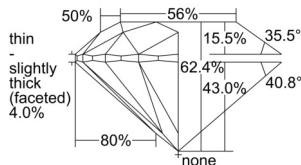

GIA®

FACSIMILE

GIA REPORT 6501173246

Verify this report at GIA.edu

GIA NATURAL DIAMOND DOSSIER®

August 12, 2024
GIA Report Number 6501173246
Shape and Cutting Style ..... Round Brilliant
Measurements ..... 4.57 - 4.59 x 2.86 mm

GRADING RESULTS

Carat Weight ..... 0.37 carat
Color Grade ..... G
Clarity Grade S11
Cut Grade ..... Excellent

ADDITIONAL GRADING INFORMATION

Polish ..... Excellent
Symmetry ..... Excellent
Fluorescence ..... None
Clarity Characteristics ..... Cloud, Feather
Inscription(s): GIA 6501173246

PROPORTIONS

Profile to actual proportions

GRADING SCALES

GIA COLOR SCALE

COLOREDNESS	D
	E
	F
	G
	H
	I
	J
NEAR COLORLESS	K
	L
Faint	M
	N
	O
	P
Very Light	Q
	R
	S
	T
	U
	V
Light	W
	X
	Y
	Z

GIA CLARITY SCALE

FLAWLESS	VERY VERY SLIGHTLY INCLUDED	VVS₁	
			VVS₂
INTERNALLY FLAWLESS	VERY SLIGHTLY INCLUDED	VS₁	
		VS₂	
SLIGHTLY INCLUDED	INCLUDED	SI₁	
		SI₂	
I₁	I₂	I₃	

GIA CUT SCALE

EXCELLENT	VERY GOOD	GOOD	FAIR	POOR