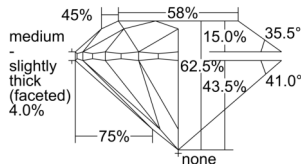

GIA®

FACSIMILE

GIA REPORT 6501173261

Verify this report at GIA.edu

GIA NATURAL DIAMOND DOSSIER®

August 12, 2024
GIA Report Number 6501173261
Shape and Cutting Style ..... Round Brilliant
Measurements ..... 5.15 - 5.19 x 3.24 mm

GRADING RESULTS

Carat Weight ..... 0.54 carat
Color Grade ..... E
Clarity Grade S11
Cut Grade ..... Excellent

ADDITIONAL GRADING INFORMATION

Polish ..... Excellent
Symmetry ..... Excellent
Fluorescence ..... None
Clarity Characteristics ..... Cloud
Inscription(s): GIA 6501173261

PROPORTIONS

Profile to actual proportions

GRADING SCALES

GIA COLOR SCALE	GIA CLARITY SCALE	GIA CUT SCALE	
D	FLAWLESS	EXCELLENT	
E	INTERNALLY FLAWLESS		
F		VVS₁	VERY GOOD
G	VVS₂		
H	VS₁	GOOD	
I	VS₂		
J	S1₁	FAIR	
K	S1₂		
L	I₁	POOR	
M	I₂		
N	I₃		
O			
P			
Q			
R			
S			
T			
U			
V			
W			
X			
Y			
Z