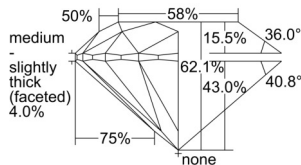

GIA®

FACSIMILE

GIA REPORT 6501174476

Verify this report at GIA.edu

GIA NATURAL DIAMOND DOSSIER®

August 12, 2024
GIA Report Number 6501174476
Shape and Cutting Style ..... Round Brilliant
Measurements ..... 5.64 - 5.67 x 3.51 mm

GRADING RESULTS

Carat Weight ..... 0.70 carat
Color Grade ..... E
Clarity Grade S11
Cut Grade ..... Excellent

ADDITIONAL GRADING INFORMATION

Polish ..... Excellent
Symmetry ..... Excellent
Fluorescence ..... None
Clarity Characteristics ..... Crystal, Feather
Inscription(s): GIA 6501174476

PROPORTIONS

Profile to actual proportions

GRADING SCALES

GIA COLOR SCALE	GIA CLARITY SCALE	GIA CUT SCALE	
D	FLAWLESS	EXCELLENT	
E	INTERNALLY FLAWLESS		
F		VVS₁	VERY GOOD
G	VVS₂		
H	VS₁	GOOD	
I	VS₂		
J	S1₁	FAIR	
K	S1₂		
L	I₁	POOR	
M	I₂		
N	I₃		
O			
P			
Q			
R			
S			
T			
U			
V			
W			
X			
Y			
Z