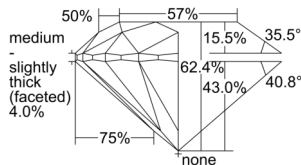

GIA®

FACSIMILE

GIA REPORT 6501174665

Verify this report at GIA.edu

GIA NATURAL DIAMOND DOSSIER®

August 12, 2024
GIA Report Number 6501174665
Shape and Cutting Style ..... Round Brilliant
Measurements ..... 5.08 - 5.11 x 3.18 mm

GRADING RESULTS

Carat Weight ..... 0.51 carat
Color Grade I
Clarity Grade VS1
Cut Grade ..... Excellent

ADDITIONAL GRADING INFORMATION

Polish ..... Excellent
Symmetry ..... Excellent
Fluorescence ..... None
Clarity Characteristics ..... Feather, Pinpoint
Inscription(s): GIA 6501174665

PROPORTIONS

Profile to actual proportions

GRADING SCALES

GIA COLOR SCALE	GIA CLARITY SCALE	GIA CUT SCALE	
D	FLAWLESS	EXCELLENT	
E	INTERNALLY FLAWLESS		
F		VVS₁	VERY GOOD
G	VVS₂		
H	VS₁	GOOD	
I	VS₂		
J	SI₁	FAIR	
K	SI₂		
L	I₁	POOR	
M			
N			
O	I₂		
P			
Q			
R	I₃		
S			
T			
U			
V			
W			
X			
Y			
Z