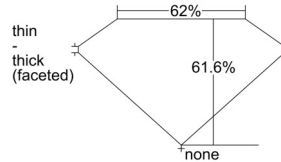

GIA®

FACSIMILE

GIA REPORT 6501175132

Verify this report at GIA.edu

GIA NATURAL DIAMOND DOSSIER®

August 12, 2024
GIA Report Number 6501175132
Shape and Cutting Style ..... Pear Brilliant
Measurements ..... 5.94 x 3.76 x 2.32 mm

GRADING RESULTS

Carat Weight ..... 0.31 carat
Color Grade ..... E
Clarity Grade VS1

ADDITIONAL GRADING INFORMATION

Polish ..... Very Good
Symmetry ..... Very Good
Fluorescence ..... None
Clarity Characteristics ..... Crystal, Cloud, Feather
Inscription(s): GIA 6501175132

PROPORTIONS

Profile not to actual proportions

GRADING SCALES

GIA COLOR SCALE		GIA CLARITY SCALE	
COLORLESS	D	VERY VERY SLIGHTLY INCLUDED	FLAWLESS
	E		INTERNALLY FLAWLESS
	F		VVS₁
	G		VVS₂
	H		VS₁
	I		VS₂
	J		SI₁
	K		SI₂
	L		I₁
	M		I₂
NEAR COLORLESS	N	SLIGHTLY INCLUDED	I₃
	O		
	P		
	Q		
FAINT	R		
	S		
	T		
	U		
VERY LIGHT	V		
	W		
	X		
	Y		
LIGHT	Z