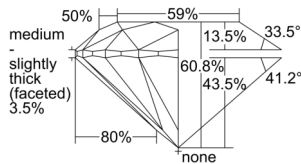

GIA®

FACSIMILE

GIA REPORT 6501177133

Verify this report at GIA.edu

GIA NATURAL DIAMOND DOSSIER®

August 16, 2024
GIA Report Number 6501177133
Shape and Cutting Style ..... Round Brilliant
Measurements ..... 5.73 - 5.74 x 3.49 mm

GRADING RESULTS

Carat Weight ..... 0.70 carat
Color Grade I
Clarity Grade S11
Cut Grade ..... Excellent

ADDITIONAL GRADING INFORMATION

Polish ..... Excellent
Symmetry ..... Excellent
Fluorescence ..... None
Clarity Characteristics..... Cloud, Crystal, Feather
Inspection(s): GIA 6501177133

PROPORTIONS

Profile to actual proportions

GRADING SCALES

GIA COLOR SCALE

COLOURESS	D
	E
	F
	G
	H
	I
	J
NEAR COLOURESS	K
	L
FAIN	M
	N
	O
	P
	Q
VERY LIGHT	R
	S
	T
	U
	V
	W
	X
	Y
LIGHT	Z

GIA CLARITY SCALE

FLAWLESS	VERY VERY SLIGHTLY INCLUDED	VS₁	VS₂	VS₁	VS₂	SI₁	SI₂	I₁	I₂	I₃				
											FLAWLESS	VERY SLIGHTLY INCLUDED	SLIGHTLY INCLUDED	INCLUDED

GIA CUT SCALE

EXCELLENT
VERY GOOD
GOOD
FAIR
POOR