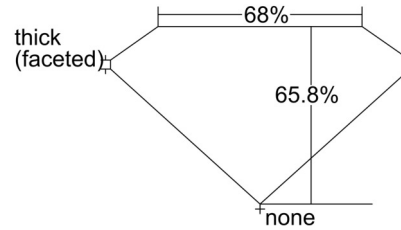

GIA NATURAL DIAMOND GRADING REPORT

August 13, 2024
GIA Report Number 6501177474
Shape and Cutting Style Cushion Modified Brilliant
Measurements 10.63 x 8.04 x 5.29 mm

GRADING RESULTS

Carat Weight 3.71 carat
Color Grade H
Clarity Grade VS2

ADDITIONAL GRADING INFORMATION

Polish Excellent
Symmetry Excellent
Fluorescence None
Inscription(s): GIA 6501177474

Comments: Clouds are not shown. Pinpoints are not shown.

PROPORTIONS

Profile not to actual proportions

CLARITY CHARACTERISTICS

KEY TO SYMBOLS*

- Crystal
- ~ Feather
- \\ Needle

* Red symbols denote internal characteristics (inclusions). Green or black symbols denote external characteristics (blemishes). Diagram is an approximate representation of the diamond, and symbols shown indicate type, position, and approximate size of clarity characteristics. All clarity characteristics may not be shown. Details of finish are not shown.