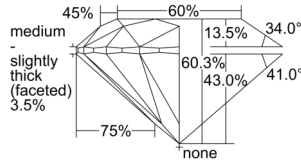

GIA®

FACSIMILE

GIA REPORT 6501179084

Verify this report at GIA.edu

GIA NATURAL DIAMOND DOSSIER®

August 13, 2024
GIA Report Number 6501179084
Shape and Cutting Style ..... Round Brilliant
Measurements ..... 3.87 - 3.89 x 2.34 mm

GRADING RESULTS

Carat Weight ..... 0.21 carat
Color Grade ..... E
Clarity Grade VVS2
Cut Grade ..... Excellent

ADDITIONAL GRADING INFORMATION

Polish ..... Excellent
Symmetry ..... Excellent
Fluorescence ..... Faint
Clarity Characteristics ..... Pinpoint, Feather
Inscription(s): GIA 6501179084

PROPORTIONS

Profile to actual proportions

GRADING SCALES

GIA COLOR SCALE	GIA CLARITY SCALE	GIA CUT SCALE	
D	FLAWLESS	EXCELLENT	
E	INTERNALLY FLAWLESS		
F		VVS₁	VERY GOOD
G	VVS₂		
H	VS₁	GOOD	
I	VS₂		
J	SI₁	FAIR	
K	SI₂		
L	I₁	POOR	
M	I₂		
N	I₃		
O			
P			
Q			
R			
S			
T			
U			
V			
W			
X			
Y			
Z