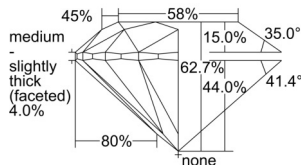

GIA®

FACSIMILE

GIA REPORT 6501179968

Verify this report at GIA.edu

GIA NATURAL DIAMOND DOSSIER®

August 13, 2024
GIA Report Number 6501179968
Shape and Cutting Style ..... Round Brilliant
Measurements ..... 5.09 - 5.11 x 3.20 mm

GRADING RESULTS

Carat Weight ..... 0.51 carat
Color Grade I
Clarity Grade S11
Cut Grade ..... Excellent

ADDITIONAL GRADING INFORMATION

Polish ..... Excellent
Symmetry ..... Excellent
Fluorescence ..... None
Clarity Characteristics ..... Cloud, Crystal
Inscription(s): GIA 6501179968

PROPORTIONS

Profile to actual proportions

GRADING SCALES

GIA COLOR SCALE	GIA CLARITY SCALE	GIA CUT SCALE	
D	FLAWLESS	EXCELLENT	
E	INTERNALLY FLAWLESS		
F		VVS₁	VERY GOOD
G	VVS₂		
H	VS₁	GOOD	
I	VS₂		
J	S1₁	FAIR	
K	S1₂		
L	I₁	POOR	
M	I₂		
N	I₃		
O			
P			
Q			
R			
S			
T			
U			
V			
W			
X			
Y			
Z