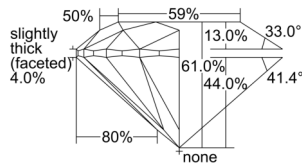

GIA®

FACSIMILE

GIA REPORT 6501181544

Verify this report at GIA.edu

GIA NATURAL DIAMOND DOSSIER®

August 14, 2024
GIA Report Number 6501181544
Shape and Cutting Style ..... Round Brilliant
Measurements ..... 4.63 - 4.65 x 2.83 mm

GRADING RESULTS

Carat Weight ..... 0.37 carat
Color Grade ..... D
Clarity Grade VS1
Cut Grade ..... Excellent

ADDITIONAL GRADING INFORMATION

Polish ..... Excellent
Symmetry ..... Excellent
Fluorescence ..... None
Clarity Characteristics..... Crystal, Feather, Pinpoint, Needle
Inscription(s): GIA 6501181544

PROPORTIONS

GRADING SCALES

GIA COLOR SCALE	GIA CLARITY SCALE	GIA CUT SCALE	
D	FLAWLESS	EXCELLENT	
E	INTERNALLY FLAWLESS		
F		VVS₁	VERY GOOD
G	VVS₂		
H	VS₁	GOOD	
I	VS₂		
J	SI₁	FAIR	
K	SI₂		
L	I₁	POOR	
M	I₂		
N	I₃		
O			
P			
Q			
R			
S			
T			
U			
V			
W			
X			
Y			
Z