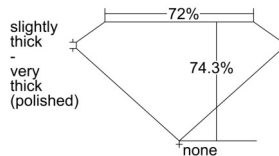

GIA®

FACSIMILE

GIA REPORT 6501182152

Verify this report at GIA.edu

GIA NATURAL DIAMOND DOSSIER®

August 14, 2024
GIA Report Number 6501182152
Shape and Cutting Style ..... Square Modified Brilliant
Measurements ..... 5.18 x 5.06 x 3.76 mm

GRADING RESULTS

Carat Weight ..... 0.90 carat
Color Grade I
Clarity Grade VVS1

ADDITIONAL GRADING INFORMATION

Polish ..... Excellent
Symmetry ..... Excellent
Fluorescence ..... None
Clarity Characteristics ..... Feather
Inscription(s): GIA 6501182152

PROPORTIONS

Profile not to actual proportions

GRADING SCALES

GIA COLOR SCALE		GIA CLARITY SCALE			
COLORLESS	D	VERY VERY SLIGHTLY INCLUDED	FLAWLESS		
	E		INTERNALLY FLAWLESS		
	F	VERY SLIGHTLY INCLUDED	VVS₁		
	G		VVS₂		
	H		VS₁		
	NEAR COLORLESS	I	SLIGHTLY INCLUDED	VS₂	
		J		SI₁	
		FAINT	K	INCLUDED	SI₂
			L		I₁
			M		I₂
VERT LIGHT	N	LIGHT	I₃		
	O				
	P				
	Q				
	R