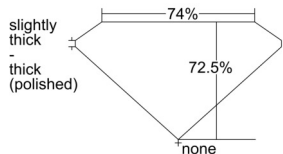

GIA®

FACSIMILE

GIA REPORT 6501182167

Verify this report at GIA.edu

GIA NATURAL DIAMOND DOSSIER®

August 13, 2024
GIA Report Number 6501182167
Shape and Cutting Style ..... Square Modified Brilliant
Measurements ..... 4.62 x 4.61 x 3.34 mm

GRADING RESULTS

Carat Weight ..... 0.59 carat
Color Grade ..... G
Clarity Grade VS2

ADDITIONAL GRADING INFORMATION

Polish ..... Excellent
Symmetry ..... Excellent
Fluorescence ..... None
Clarity Characteristics ..... Crystal, Cloud, Feather
Inscription(s): GIA 6501182167

PROPORTIONS

Profile not to actual proportions

GRADING SCALES

GIA COLOR SCALE		GIA CLARITY SCALE			
COLORLESS	D	VERY VERY SLIGHTLY INCLUDED	FLAWLESS		
	E		INTERNALLY FLAWLESS		
	F	VERY SLIGHTLY INCLUDED	VVS₁		
	G		VVS₂		
	H		VS₁		
	NEAR COLORLESS	I	SLIGHTLY INCLUDED	VS₂	
		J		SI₁	
		FAINT	K	INCLUDED	SI₂
			L		I₁
			M		I₂
VERY LIGHT	N	LIGHT	I₃		
	O				
	P				
	Q				
	R